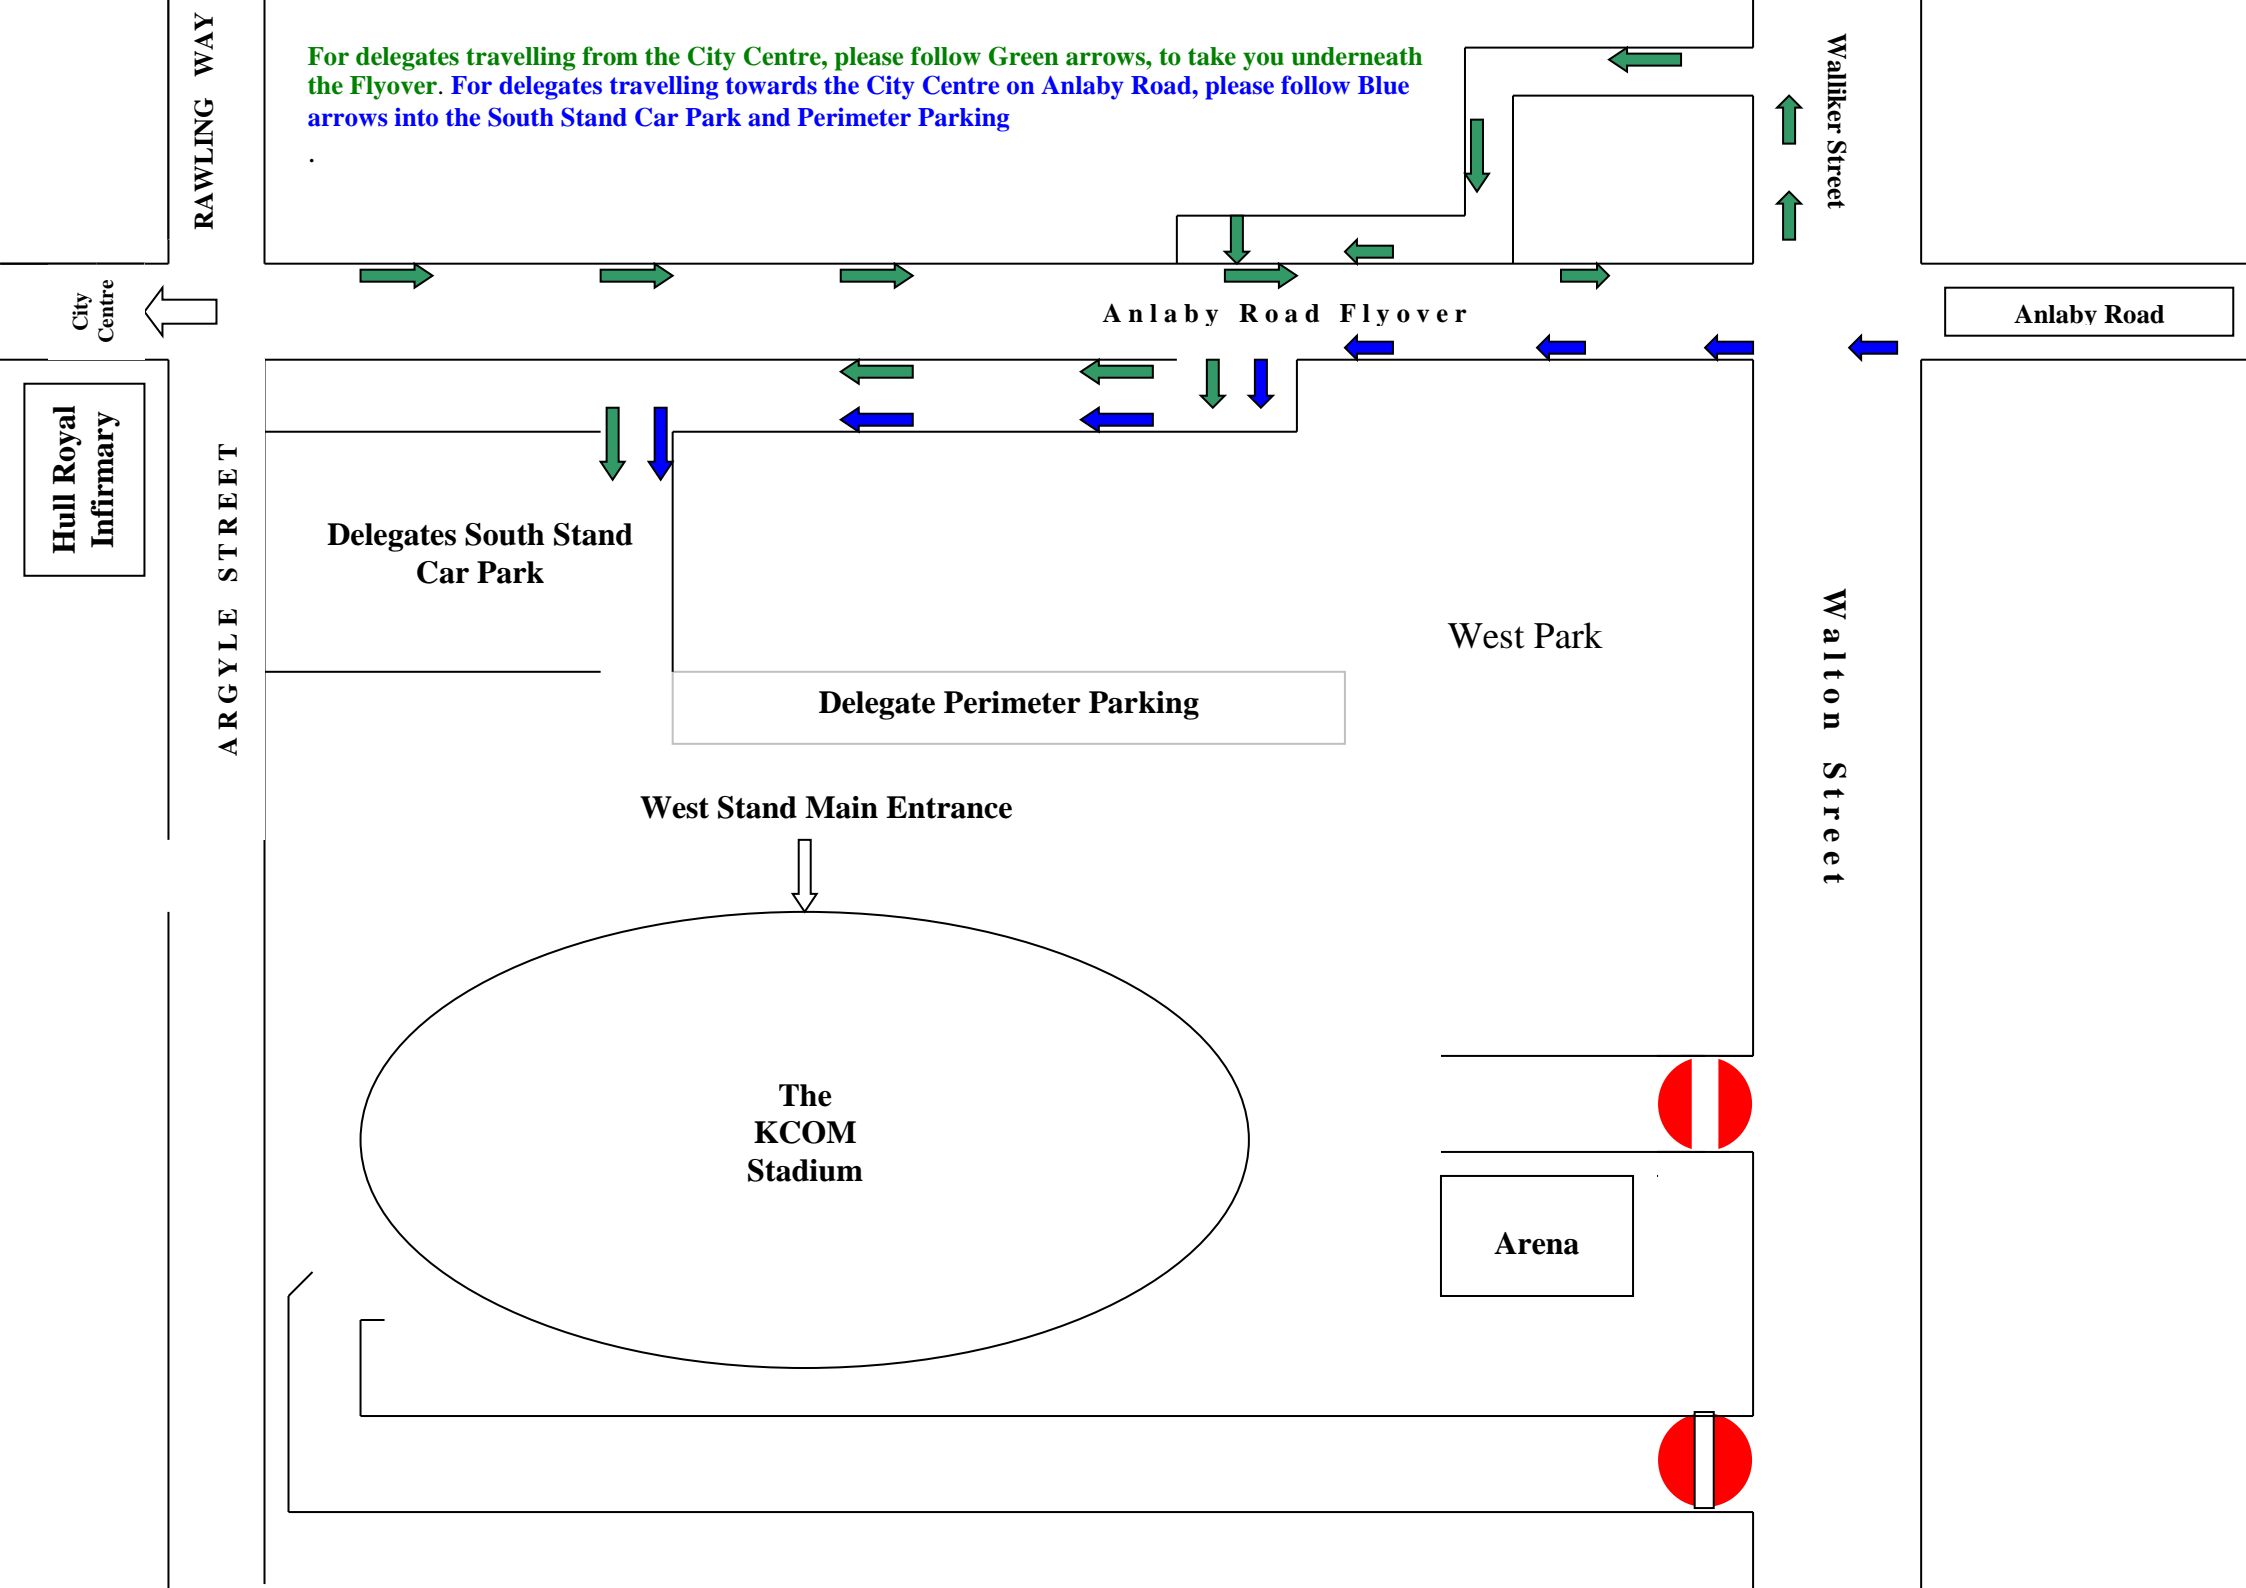

For delegates travelling from the City Centre, please follow Green arrows, to take you underneath the Flyover. For delegates travelling towards the City Centre on Anlaby Road, please follow Blue arrows into the South Stand Car Park and Perimeter Parking

RAWLING WAY

City Centre

Hull Royal Infirmary

ARGYLE STREET

Delegates South Stand Car Park

Delegate Perimeter Parking

West Stand Main Entrance

The KCOM Stadium

West Park

Arena

Anlaby Road Flyover

Walker Street

Walton Street

Anlaby Road